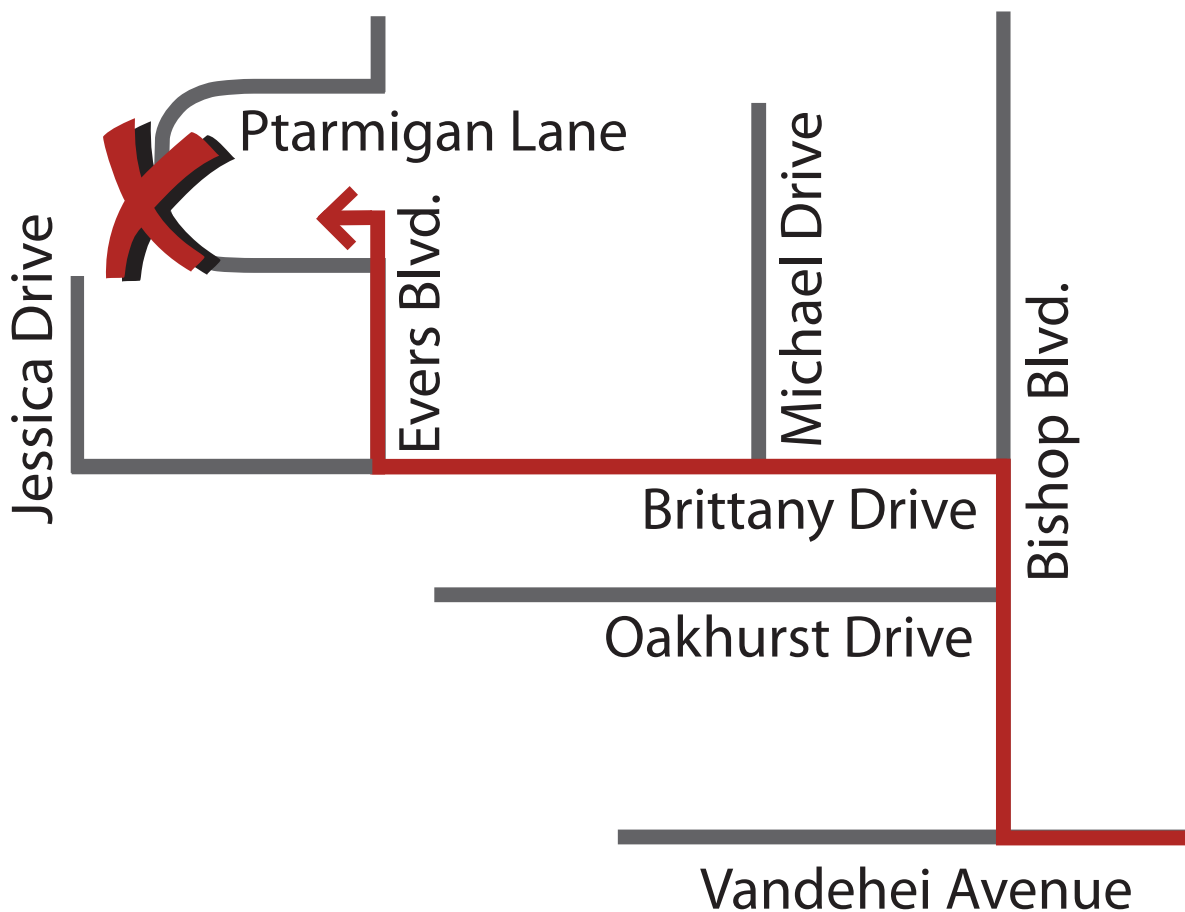

Studio Location

7535 Jessica Drive
Cheyenne, Wyoming 82009

307.635.3458

Cell~307.631.5659

email: phantasmgraphics@aol.com

- West on Vandehai Avenue to Bishop Blvd.;
- Right on Bishop to Brittany;
- Left on Brittany to Evers Blvd;
- Right on Evers; Left on Ptarmigan Lane

NOTE: (This is a rear entrance on Ptarmigan Lane)